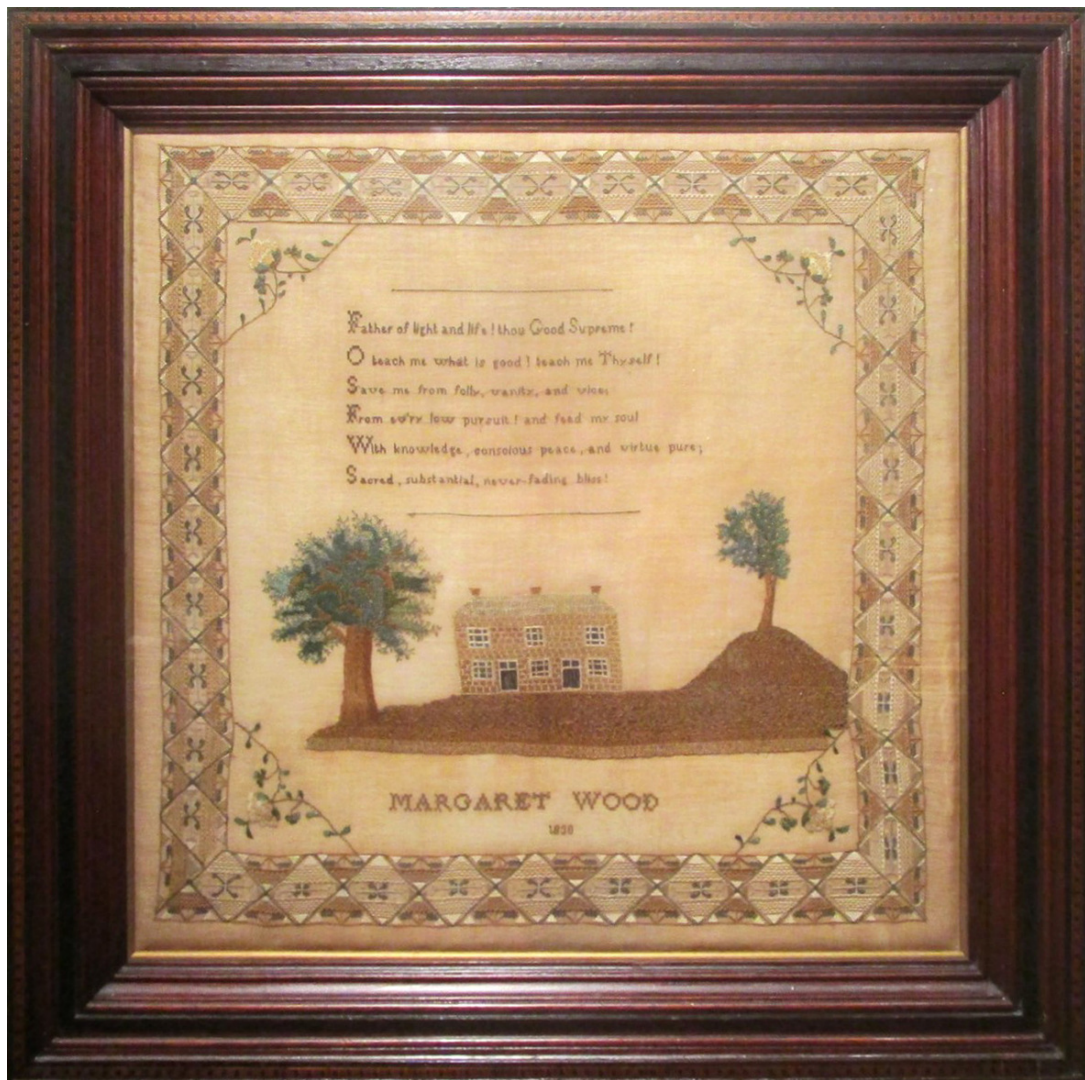

THE SCARLET LETTER

The newest Scarlet Letter sampler reproductions include a mid eighteenth century Scottish band sampler in which the motifs span two centuries, and an early nineteenth century English pictorial sampler. Both designs are suitable for beginning to intermediate levels of skill.

It's pretty obvious which seasons are depicted on an antique sampler because of the stylized depictions of the flora. It is rare to see autumn or winter celebrated. Spring and summer are everywhere, as you can see in these examples spanning almost three centuries.

Lady and the Castle in an Autumn Landscape circa 1700

Ruthy Rogers

Hannah Carter 1748

A Couple in an Exotic Landscape circa 1730

Ann Brockbank 1812

Mary Hammand 1732

The Piping Shepherd circa 1730

Blessed Are the Sons of Peace

[See More Sampler Kits](#)

What's new in the antique landscape department is Margaret Wood's beautiful minimalist sampler depicting a simple landscape with two distinct trees. It's in remarkable condition within a beautiful frame that is probably not original but still has some age.