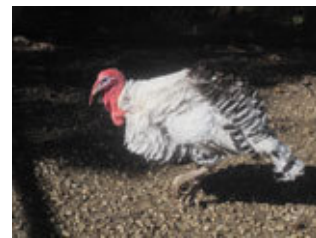

THE SCARLET LETTER

There is more than frost on the pumpkins here at Smoke Ham Farm, much too early in my opinion, but nonetheless it is time to give thanks for so many other things: a bountiful harvest (best vegetable garden ever), good health, three cords of firewood, and wonderful friends and customers like you. Here's wishing all of you a warm and happy holiday season.

Hansel

This month I'm featuring a new reproduction sampler made by [Ann Carbutt](#) in 1830, probably done in Yorkshire. It is the first sampler I've seen with a rainbow, alongside other celestial motifs, in a very unusual format. While it has the common features of floral borders, verses, and Adam and Eve, all of those elements are put together in a unique way. The floral borders are different on the north/south, and east/west sides; the verses are most poignant and unusual; and Adam and Eve look rather cartoonish with their long flowing manes of hair.

Ann Carbutt

Also featured is a segment of what will become another magnificent needlework picture in the style of the late seventeenth century. The working title is "Peacock and Unicorn", and we're hoping for a finish before Christmas.