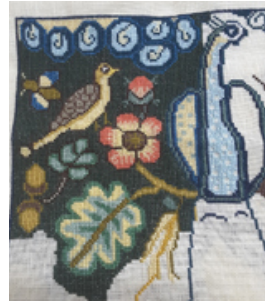

*Peacock and Unicorn
detail*

It's also been good hunting for antique samplers. Last month I found two in Italy-French samplers- and have since added a few more picked up here and there at auctions. See pictures of the "new" antiques at the end of this newsletter.

This month's quiz is not identifying flora or fauna, for a change. Instead, whoever is first to find the turkey hidden within a description of one of the samplers on my website and send an email to me with the name of the sampler will win his/her choice of any one of The Scarlet Letter's charts. As a bonus, if you click on the hiding turkey, you will find a large turkey charted from a mid nineteenth century American sampler so even if you're not the first to find it, you will be able to download the graph. Check the [Newsletters Puzzles page](#) to see if the turkey has been found.